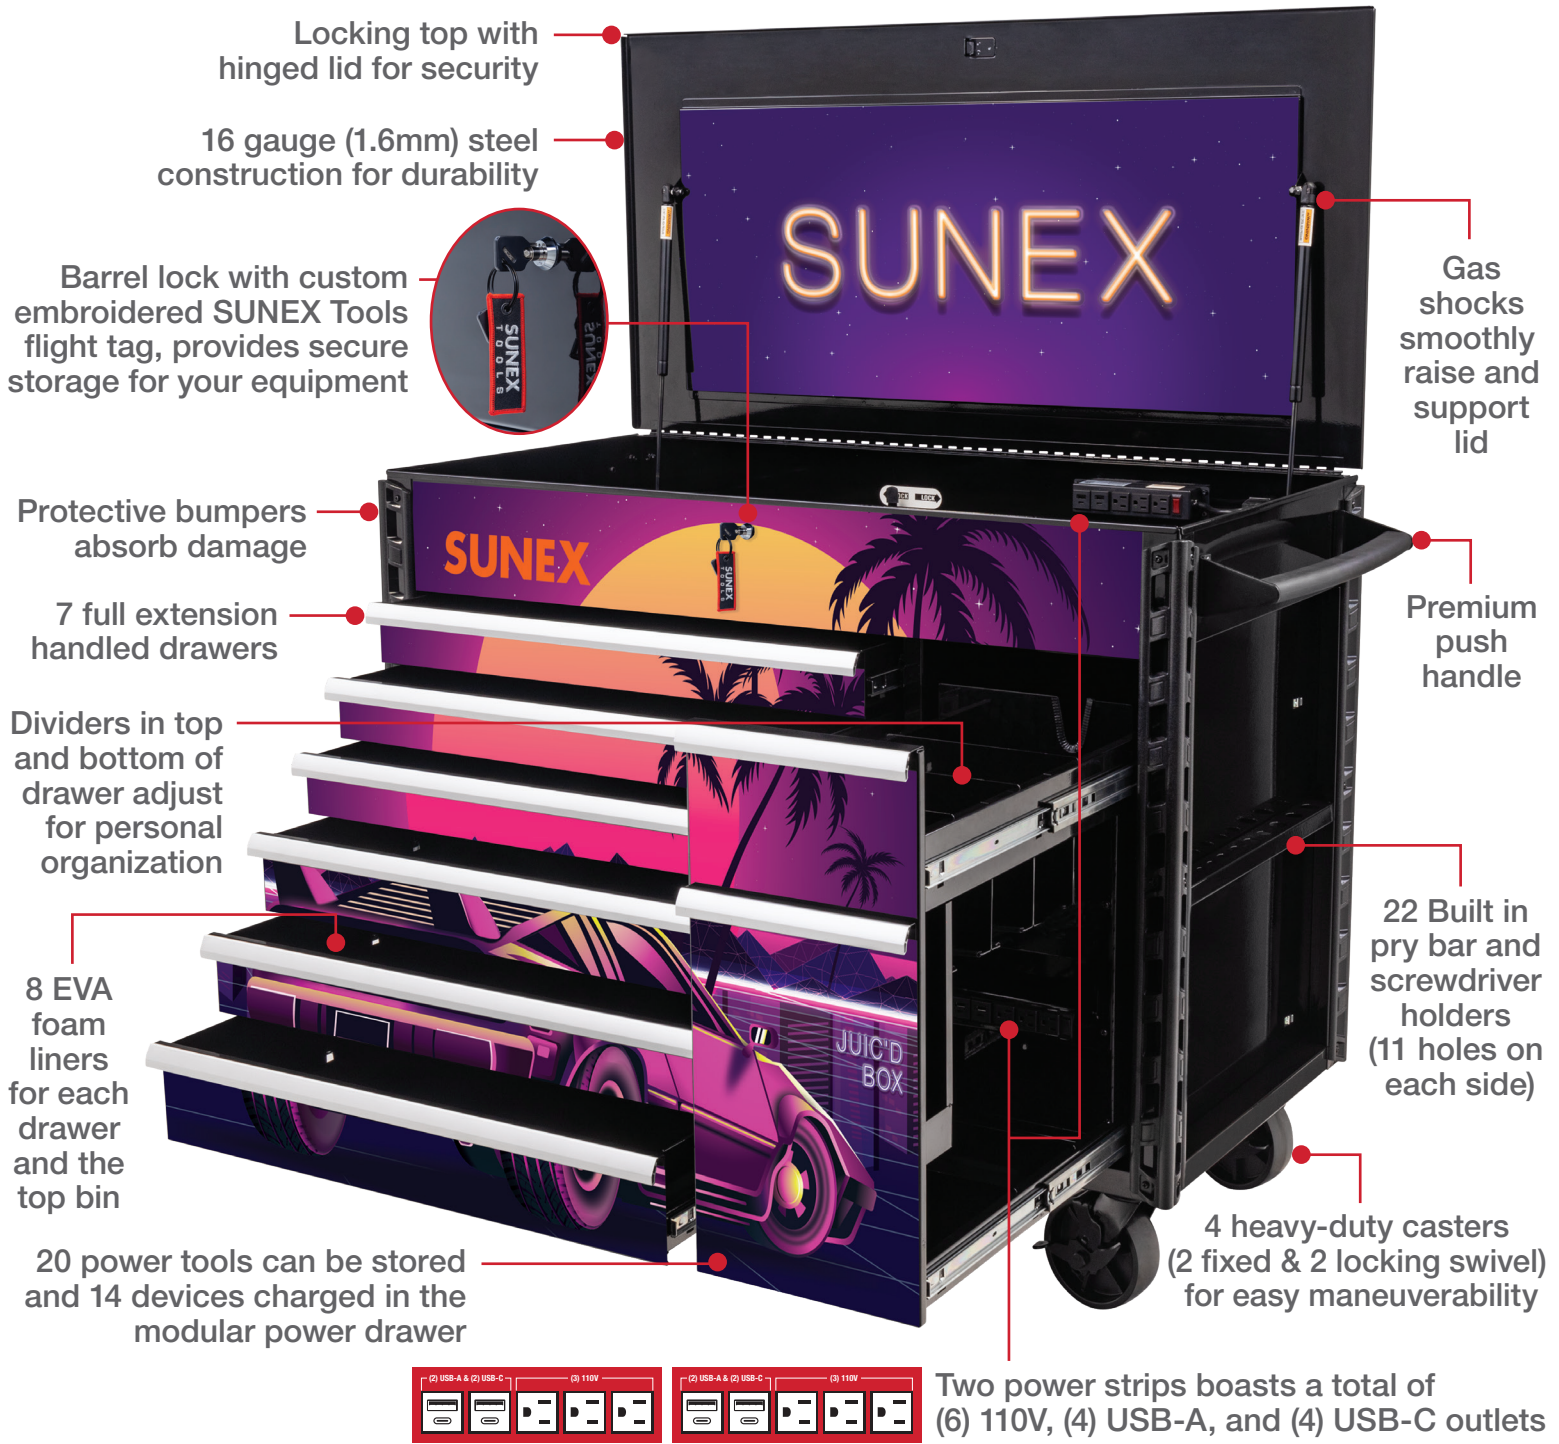

SUNEX[®]
T O O L S

RETRO VIBES, MODERN STYLE

50" 7 DRAWER POWERED CART

- **Efficient Charging Hub** - Our power drawer cart features integrated power strips, offering convenient device charging solutions
- **Modular Power Tool Drawer** - Our modular power tool drawer can accommodate over 20 power tools, ensuring easy access and organization
- **Secure Storage** - Each of the seven drawers is fully extendable and lockable with a barrel lock, providing secure storage for your equipment

8065PCBKRETRO

JUIC'D BOX™ 50" 7 DRAWER POWERED CART WITH RETRO GRAPHIC

SPECIFICATIONS FOR 8065PCBKRETRO

Capacity	700 lbs.	Top Bin Depth	5"	Power Tool Drawer Depth	25"
Width	50.34"	Drawer 1, 2 and 3 Depth.....	3"	Power Tool Drawer Capacity...	100 lbs.
Depth.....	23.62"	Drawer 4 and 5 Depth.....	4"	Caster Size	6"
Height.....	40.16"	Bottom Drawer Depth.....	5"	Weight.....	352.74 lbs.